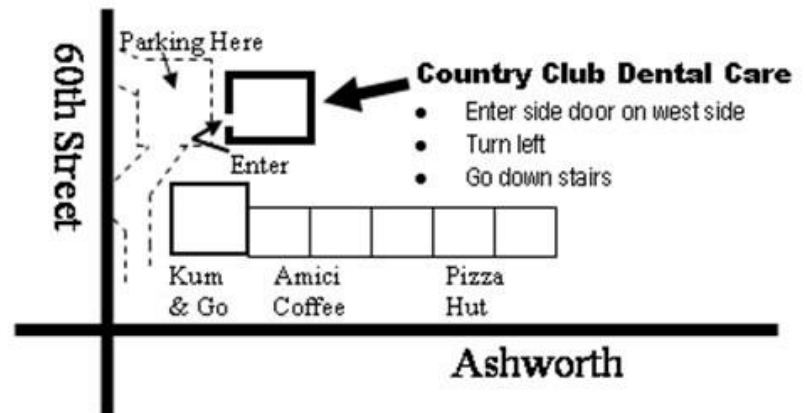

Two Weekly Bible Study Locations

#1– Monday Night

7:00-8:10

Every Monday Night

**WEST DES MOINES
COMMUNITY CENTER**

**217 5th Street, WDM
(Main Street of Valley Junction)**

Topic:

Framework Bible School

#2 – Tuesday Night

7:30-8:30

Every Tuesday Night

**Basement Meeting Room below
Country Club Dental Care**

Address: 1025 60th Street, WDM

Current Topic:

Verse by verse through the
book of Jeremiah

Call with questions