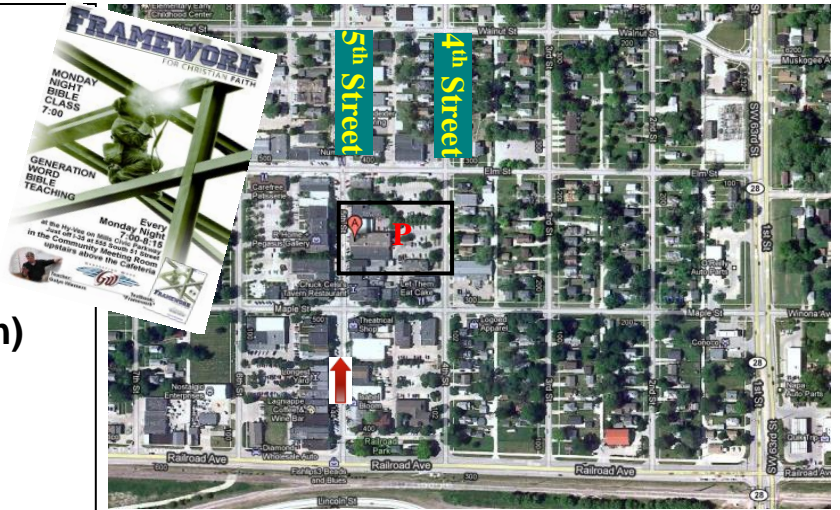

Two Weekly Bible Study Locations

#1– Monday Night

7:00-8:10

Every Monday Night

**WEST DES MOINES
COMMUNITY CENTER**

**217 5th Street, WDM
(Main Street of Valley Junction)**

Topic:

Framework Bible School

#2 – Tuesday Night

7:30-8:30

Every Tuesday Night

**Basement Meeting Room below
Country Club Dental Care**

Address: 1025 60th Street, WDM

Current Topic:

Verse by verse through the
book of Jeremiah

Call with questions