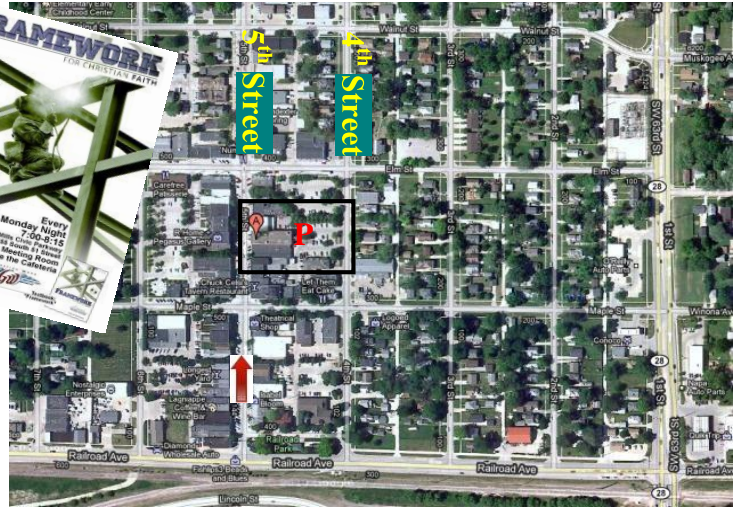

Two Weekly Bible Study Locations

(Plus, Sunday's at Valley High School at 11 AM)

1 – Monday Night

7:00-8:00

Every Monday Night

WEST DES MOINES
COMMUNITY CENTER

217 5th Street, WDM
(Main Street of Valley Junction)

Topic:

Framework Bible School

#2 – Tuesday Night

7:00-8:00

Every Tuesday Night

Basement Meeting Room below

Country Club Dental Care
Address: 1025 60th Street, WDM

Current Topic: