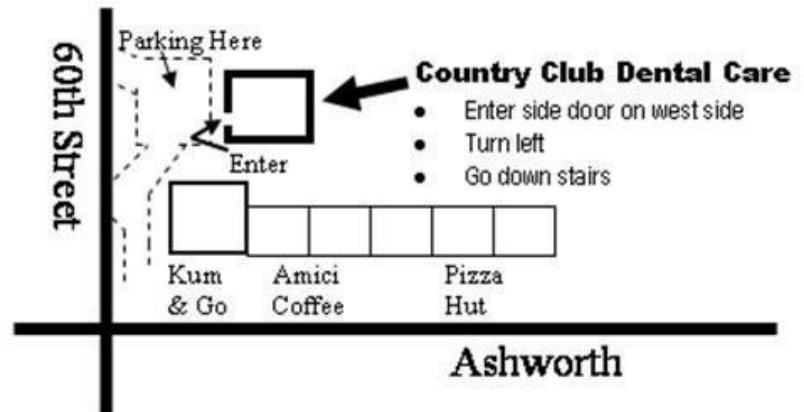

#2 – Tuesday Night

7:00-8:00

Every Tuesday Night

Basement Meeting Room below

Country Club Dental Care
Address: 1025 60th Street, WDM

Current Topic:

Verse by verse through *Ecclesiastes*